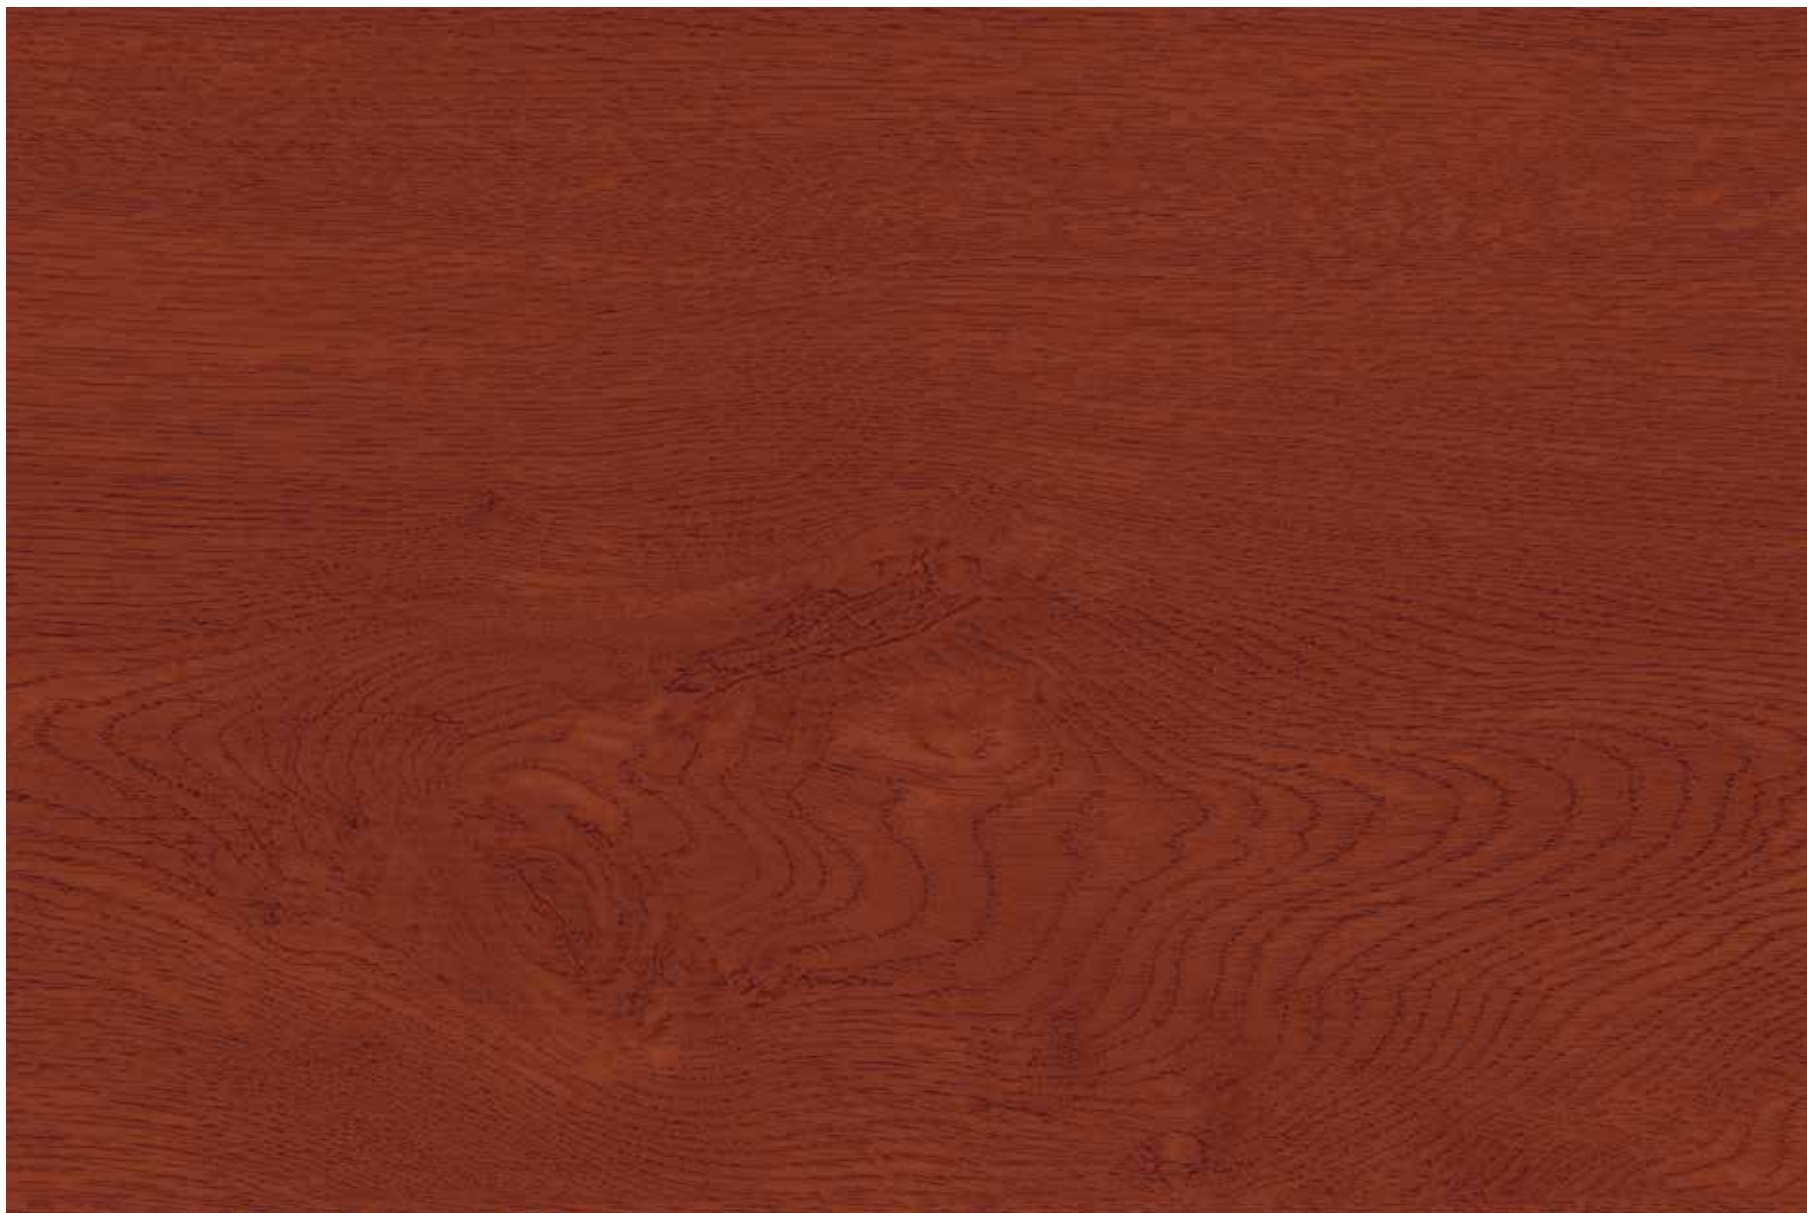

# Rusty Oak

Duragrain

S 6030-Y80R

S 3005-Y50R